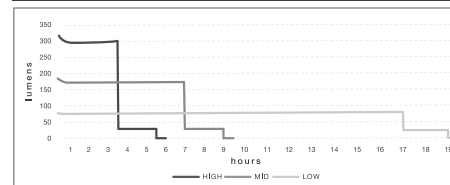

RUN TIME

	HIGH	MID	LOW
OUTPUT (lumens)	300	160	80
STABLE MODE	3.5 hrs	7 hrs	17 hrs
SAVING MODE	2 hrs	2 hrs	2 hrs
SHUT OFF	5.5 hrs	9 hrs	19 hrs