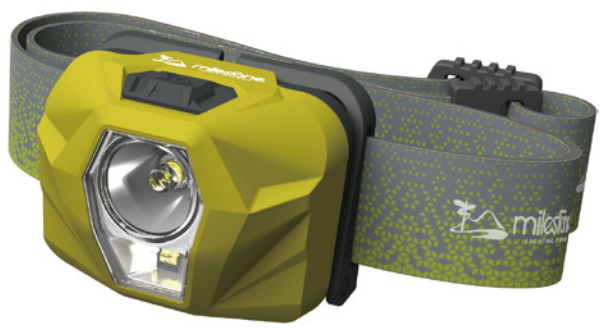

ReChargeable Battery: MS-LB1

Li-ion 20
3.6V 3300mAh
Fully Charged in 3hrs
[DC 5V / 2.1A]
JANcode: 4955458 900418
Price: ¥ 4,200 (taxout)

High Performance

Rémy Vasseur

2-WAY
BATTERY SYSTEM
RECHARGEABLE ↔ ALKALINE